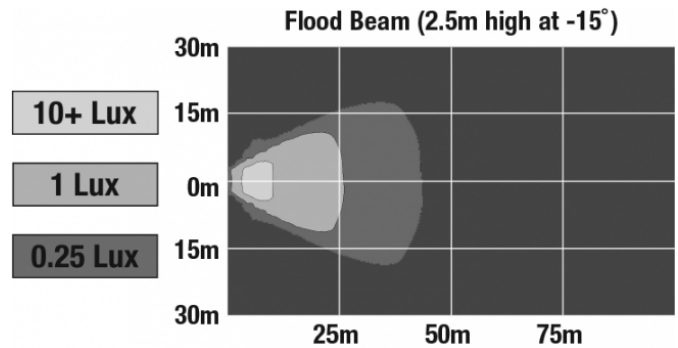

LED Work Lights - Model 770 XD

PRODUCT INFORMATION

Description	12-48V LED Work Light with Flood Beam Pattern & DT04-2P Connector
Height	137.16 mm / 5.4 in
Width	144.02 mm / 5.67 in
Depth	56.90 mm / 2.24 in
Shape	Oval
Outer Lens Material	Polycarbonate
Outer Lens Color	Clear
Housing Material	Polycarbonate
Housing Color	Black
Mounting Hardware Description	(x1) 5/16"-18 x 1.25" Mounting Bolt
Mounting Type	Universal Pedestal Mount
Minimum Operating Temperature	-40 °C / -40 °F
Maximum Operating Temperature	65 °C / 149 °F
Connector or Wiring	Integrated 2-Pin Deutsch Weather-Proof Socket (DT04-2P)
Mating Connector	2-Pin Deutsch Weather-Proof Plug (DT06-2S)
Product Weight	0.86 lbs / 0.39 kgs
Shipping Weight	0.54 lbs / 0.24 kgs

PHOTOMETRIC SPECIFICATIONS

Raw Lumen Output	900
Effective Lumen Output	700
Nominal LED Color Temperature	5000 K
Beam Pattern(s)	Forward Lighting - Flood (Standard)

APPLICATIONS

Print date: 2024-08-11

© 2024 J.W. Speaker Corporation • Germantown, WI U.S.A.
 www.jwspeaker.com • speaker@jwspeaker.com • 262.251.6660