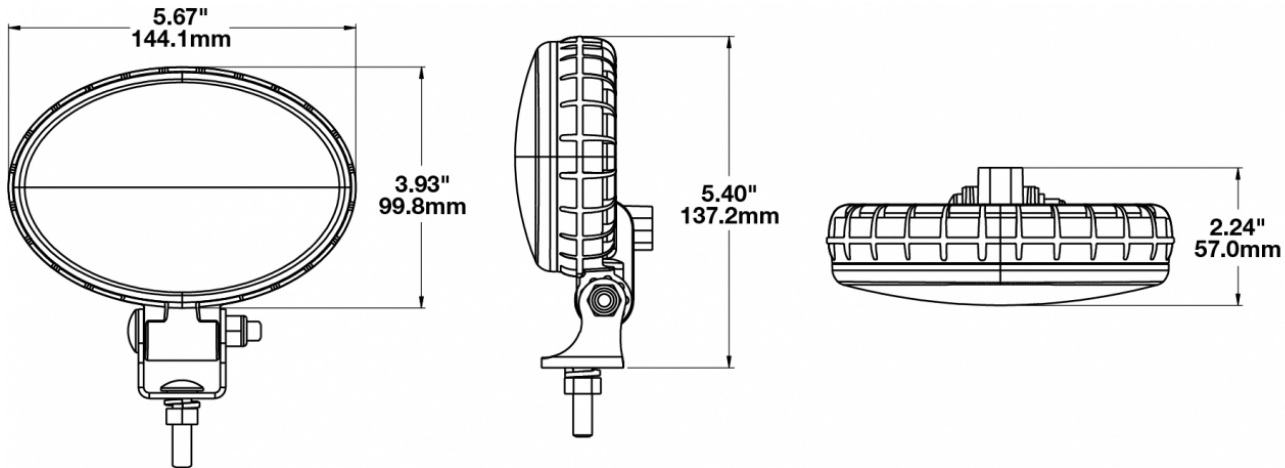

LED Work Lights - Model 770 XD

PRODUCT INFORMATION

Description	12-48V LED Work Light with Flood Beam Pattern & DT04-2P Connector
Height	137.16 mm / 5.4 in
Width	144.02 mm / 5.67 in
Depth	56.90 mm / 2.24 in
Shape	Oval
Outer Lens Material	Polycarbonate
Outer Lens Color	Clear
Housing Material	Polycarbonate
Housing Color	Black
Mounting Hardware Description	(x1) 5/16"-18 x 1.25" Mounting Bolt
Mounting Type	Universal Pedestal Mount
Minimum Operating Temperature	-40 °C / -40 °F
Maximum Operating Temperature	65 °C / 149 °F
Connector or Wiring	Integrated 2-Pin Deutsch Weather-Proof Socket (DT04-2P)
Mating Connector	2-Pin Deutsch Weather-Proof Plug (DT06-2S)
Product Weight	0.86 lbs / 0.39 kgs
Shipping Weight	0.54 lbs / 0.24 kgs

PRODUCT DIMENSIONS

ELECTRICAL SPECIFICATIONS

Input Voltage	12-48V DC
Operating Voltage	10-55V DC
Transient Spike Protection	330V Peak @ 1 HZ-100 Pulses
Red Wire	Positive
Black Wire	Negative
Current Draw	1.00A @ 12V DC 0.48A @ 24V DC 0.32A @ 36V DC 0.25A @ 48V DC